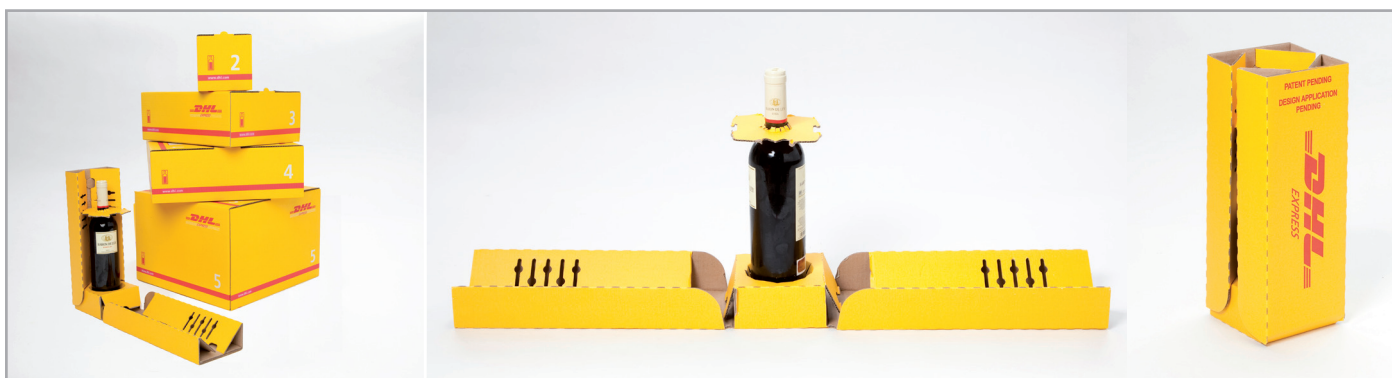

Box 4

Dimensions:
33.7 x 32.2 x 18.0 cm
Recommended
max weight: 5 kg

Box 5

Dimensions:
33.7 x 32.2 x 34.5 cm
Recommended
max weight: 10 kg

Box 6

Dimensions:
41.7 x 35.9 x 36.9 cm
Recommended
max weight: 15 kg

Box 7

Dimensions:
48.1 x 40.4 x 38.9 cm
Recommended
max weight: 20 kg

Box 8

Dimensions:
54.1 x 44.4 x 40.9 cm
Recommended
max weight: 25 kg

GLOBAL PACKAGING RANGE

Tubes

Tube 3

Dimensions:
47.5 x 15.5 x 13.4 cm
Recommended
max weight: 2 kg

Tube 4

Dimensions:
97.6 x 17.6 x 15.2 cm
Recommended
max weight: 5 kg

Wineboxes

Winebox 2 for 1 bottle

Dimensions:
38.2 x 14.1 x 14.1 cm
Recommended
max weight: 1 kg

Winebox 4 for 3 bottles

Dimensions:
40.6 x 38.2 x 14.1 cm
Recommended
max weight: 5 kg

Winebox 3 for 2 bottles

Dimensions:
38.2 x 27.4 x 14.1 cm
Recommended
max weight: 2 kg

Winebox 5 for 6 bottles

Dimensions:
40.6 x 38.3 x 27.4 cm
Recommended
max weight: 10 kg